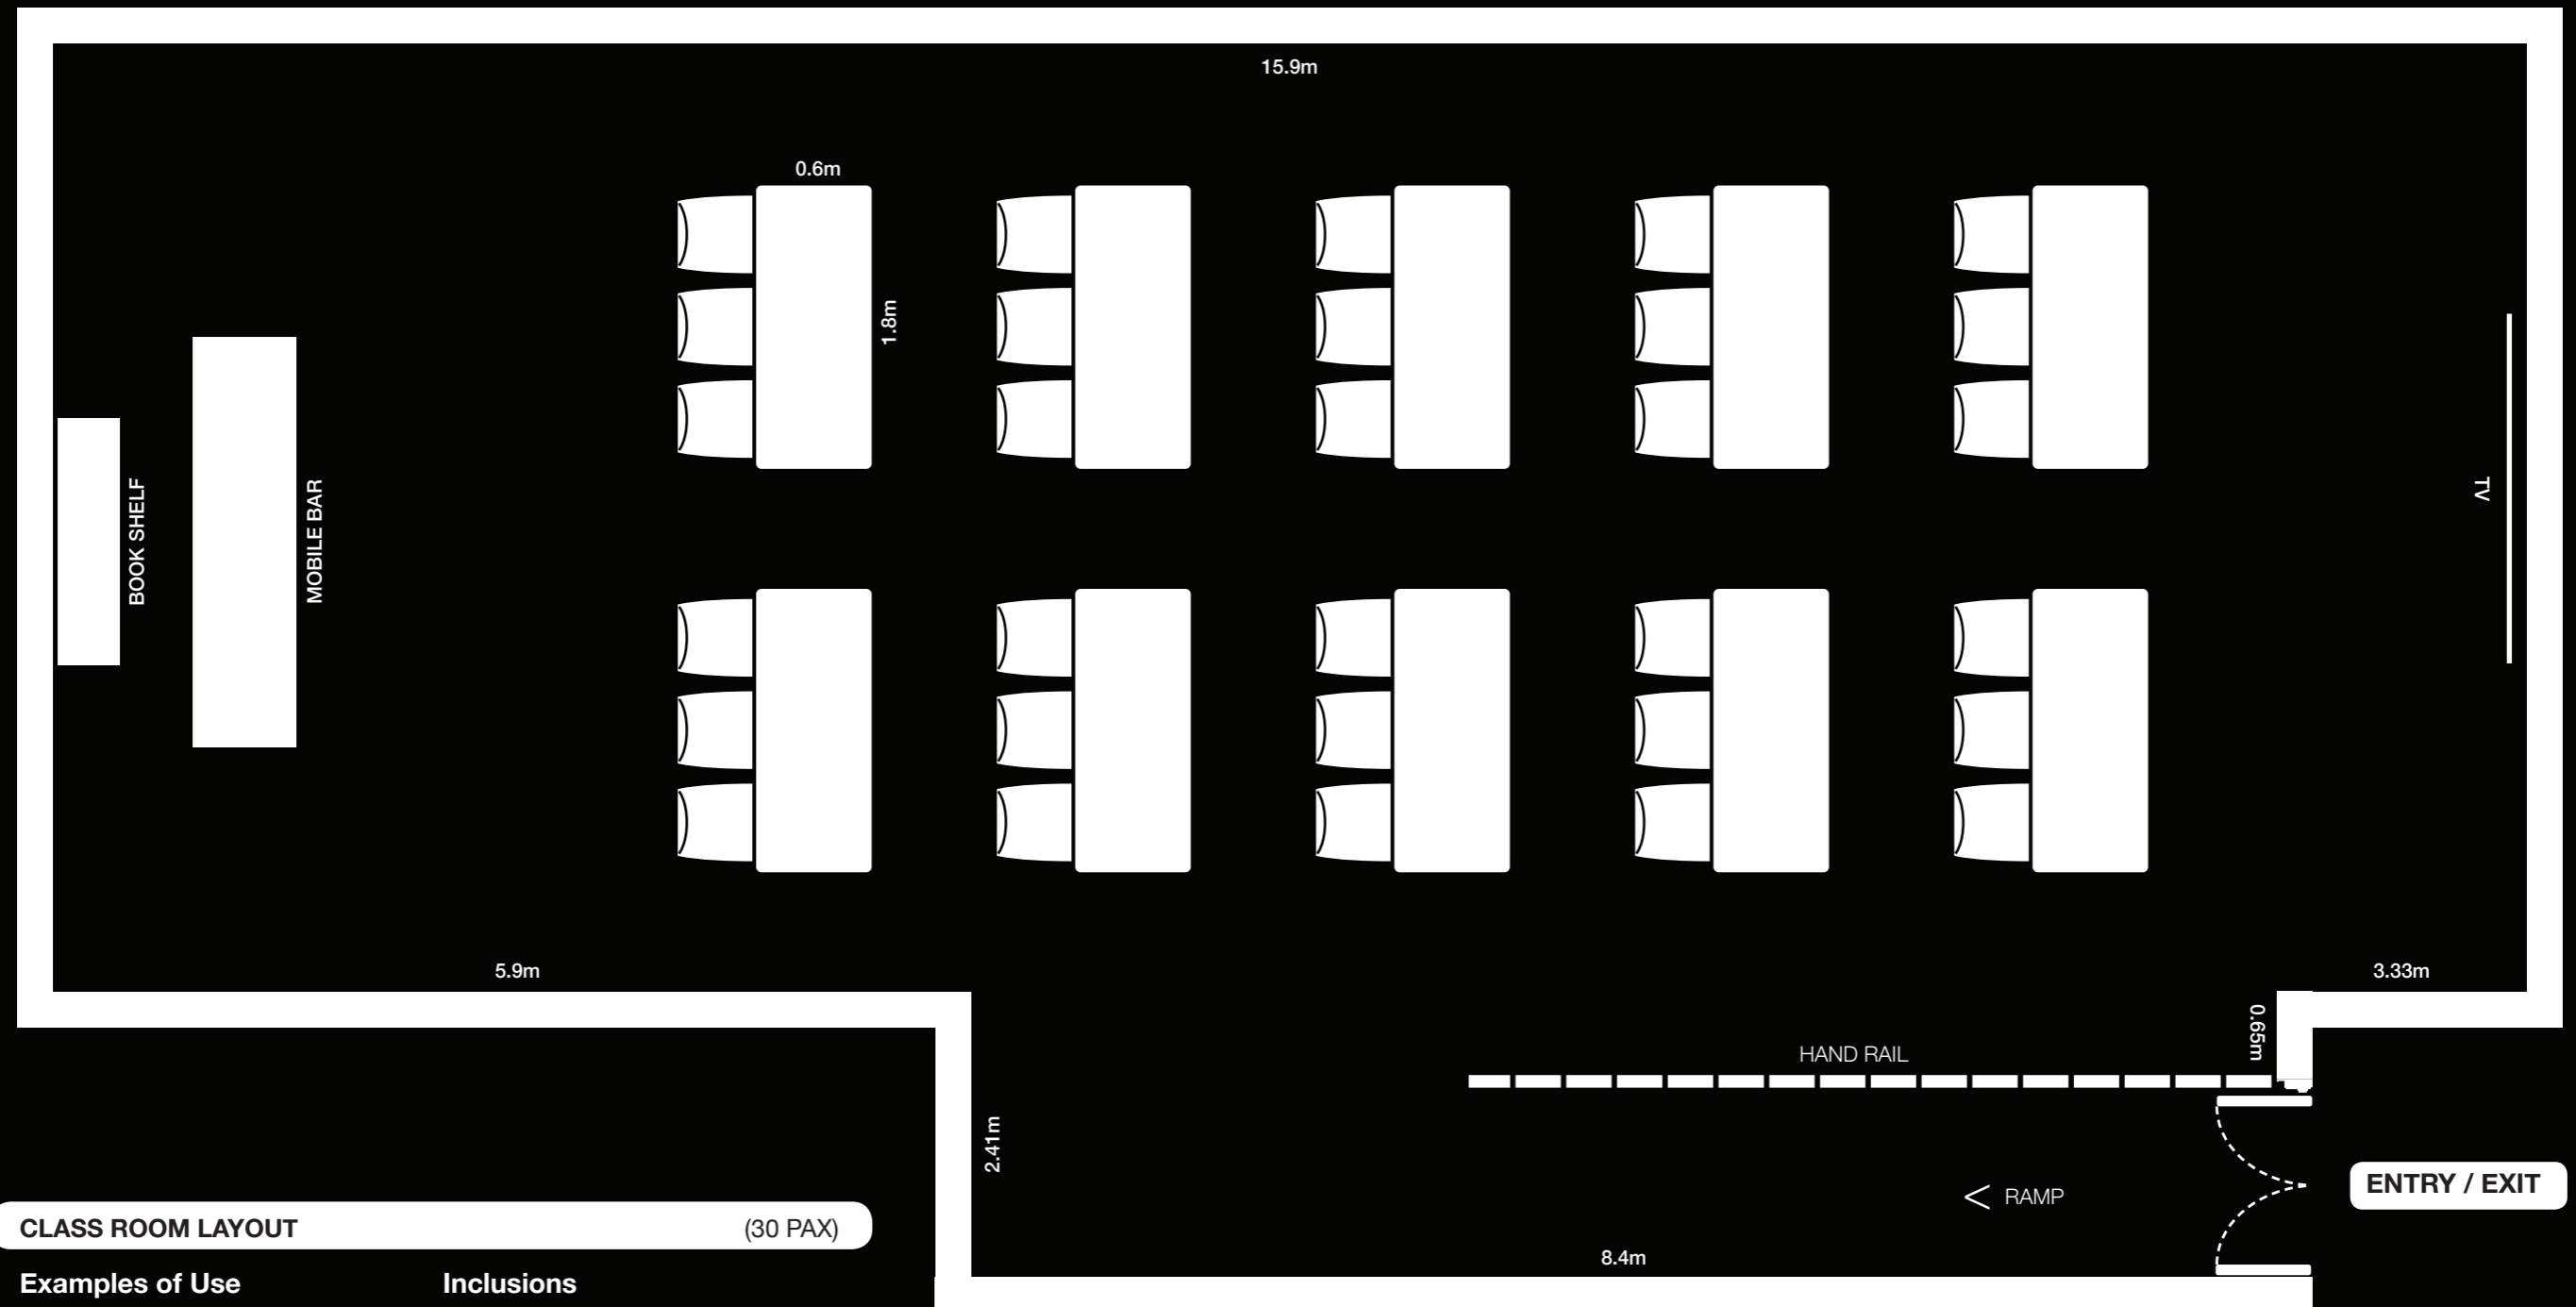

# CLASSROOM LAYOUT - INNALOO

**CLASS ROOM LAYOUT** (30 PAX)

**Examples of Use**

- + Team Building Workshops
- + Quiz Nights
- + Tests / Exams
- + Product Launches
- + Presentations

**Inclusions**

- 5x Rows of Tables
- 30x Chairs
- 1x TV
- 1x Mobile Bar
- 1x Book Shelf

## BANQUET LAYOUT