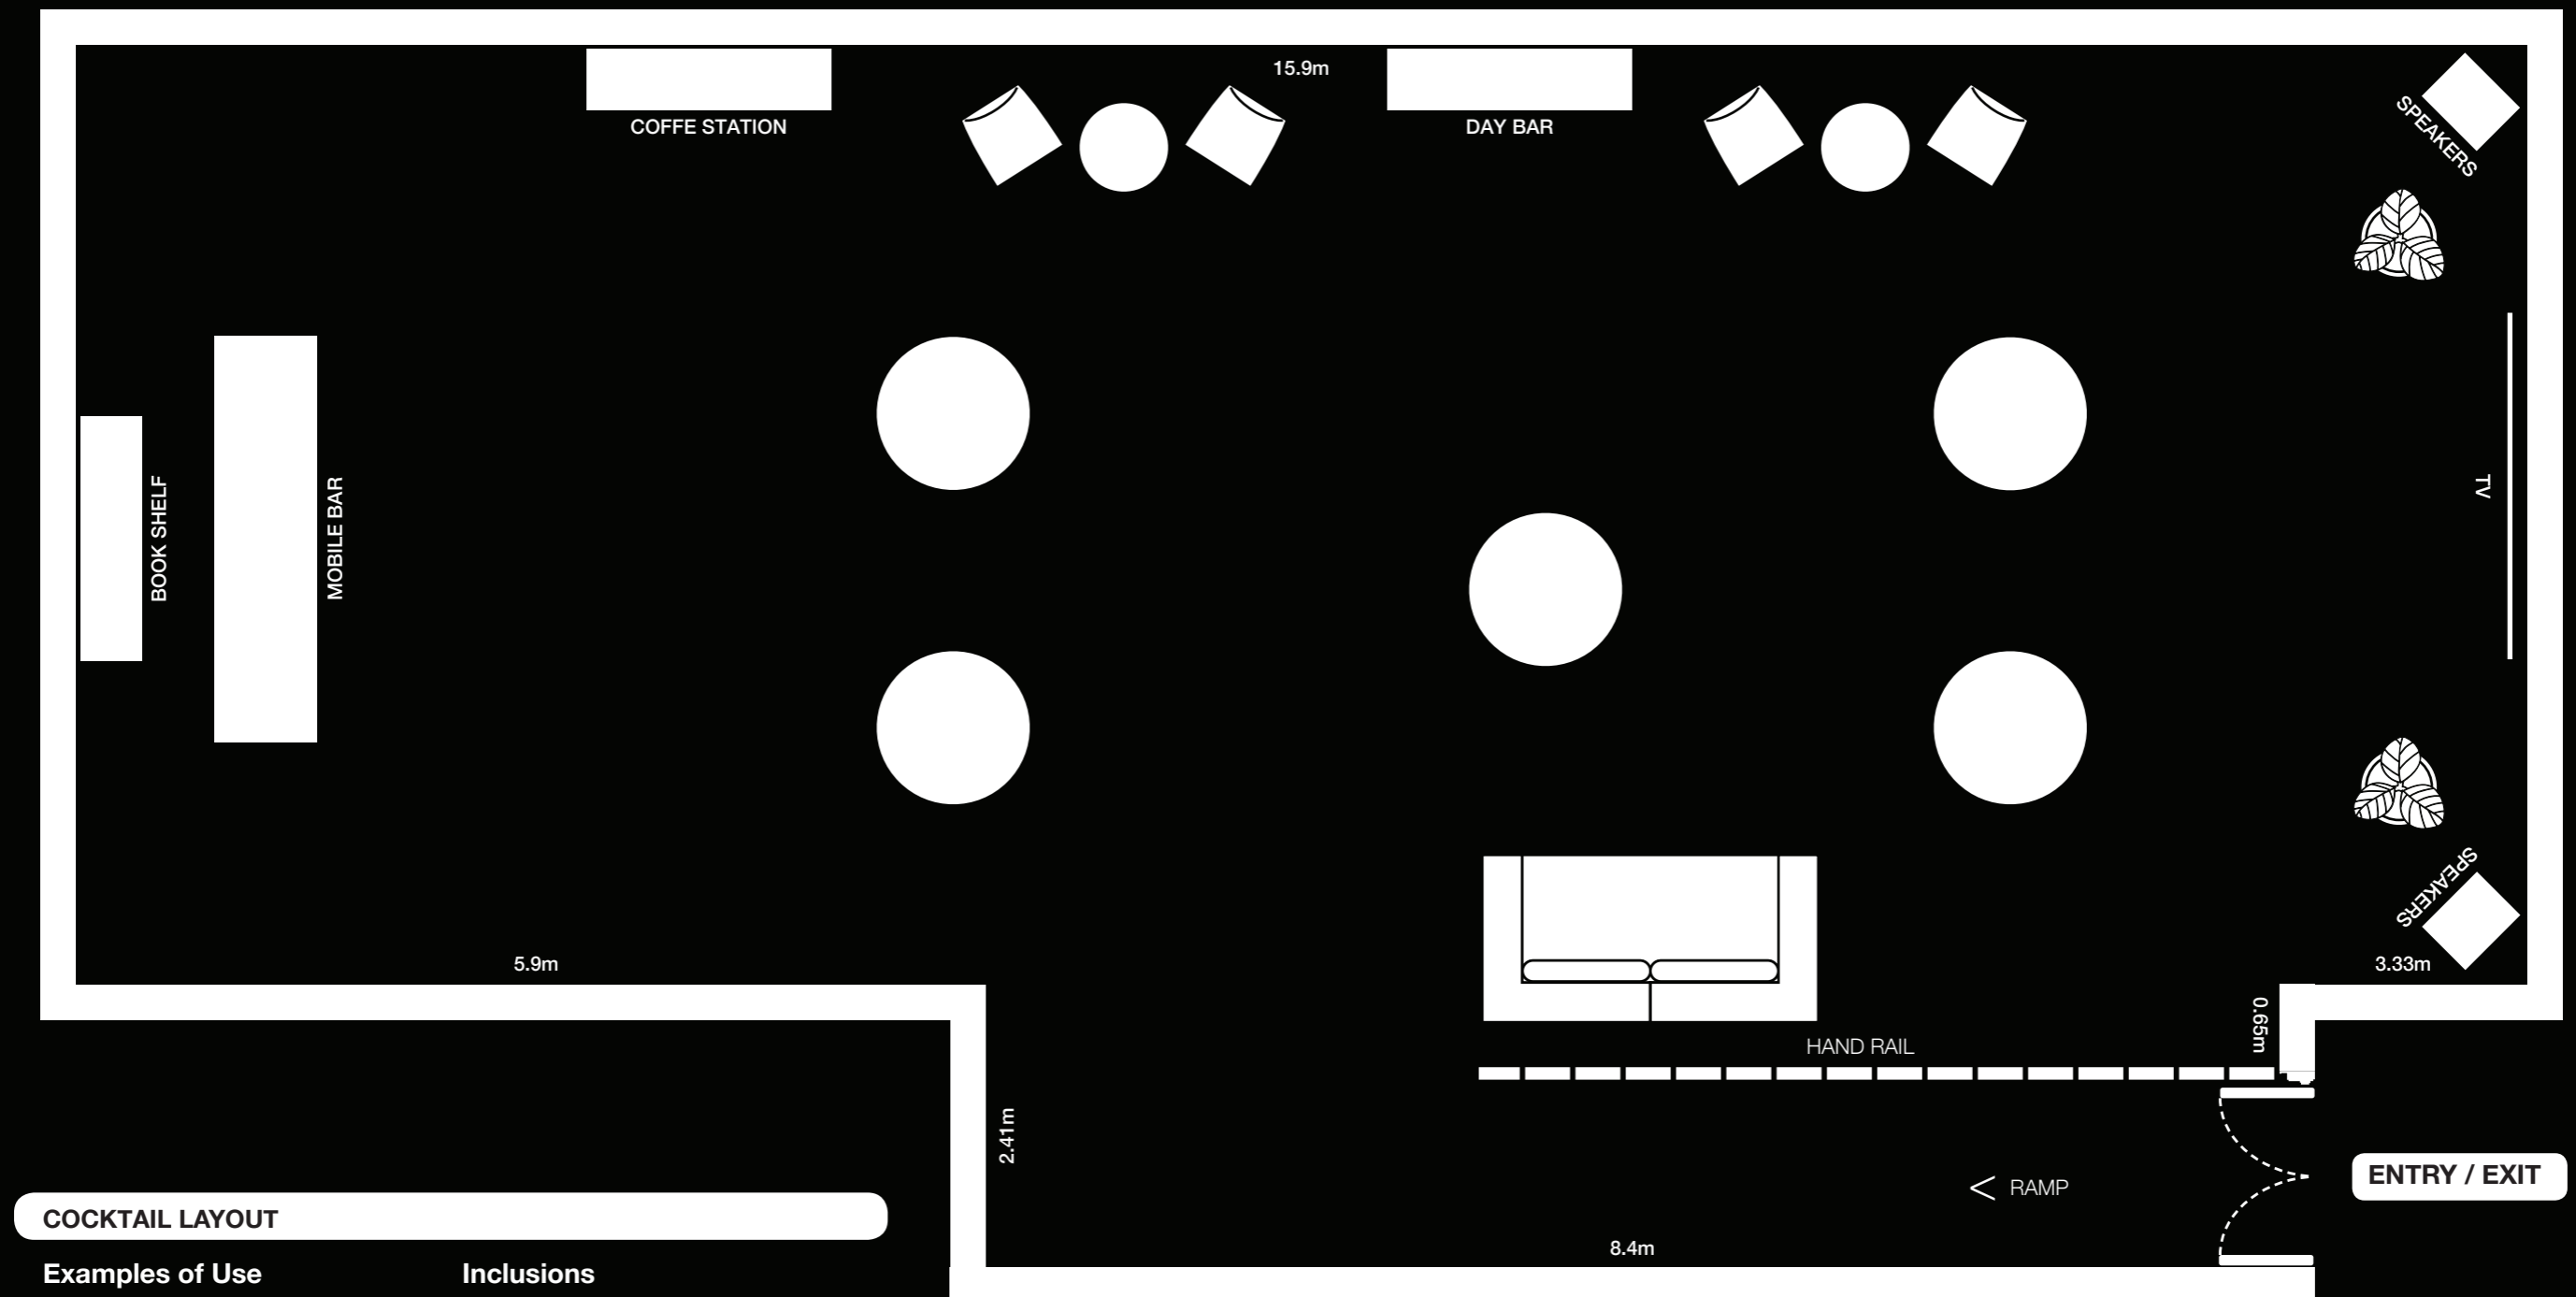

# U-SHAPE LAYOUT - INNALOO

**U-SHAPE LAYOUT** (30 PAX)

**Examples of Use**

- + Team Building Workshops
- + Quiz Nights
- + Tests / Exams
- + Product Launches
- + Presentations

\*Expandable to 32 PAX.

**Inclusions**

## COCKTAIL LAYOUT

## BANQUET LAYOUT